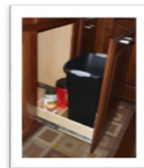

Slide-Out Trash Bins

Prices based on width and bin count only (see note below). Includes normal installation.

Bottom Mounted Trash Bin Slide-Outs

Our bottom mounted trash bins are available with single bins(S) or double bins(D) which are provided. These are the most popular and the best option for under sink applications as well (as shown here). Bins available in white and beige. Full-extension slides included.

	Nearest Opening Width													
	9"	12"	15"	18"	21"	24"	27"	30"	33"	36"	39"	42"	45"	48"
S	-	169	177	186	196	-	-	-	-	-	-	-	-	-
D	-	-	-	208	219	-	-	-	-	-	-	-	-	-

Suspended Trash Bin Slide-Outs

Our suspended trash bins are available with single bins(S) or double bins(D) which are provided. Bins available in white and beige. Full-extension slides included.