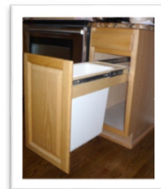

Slide-Out Trash Bins

Prices based on width and bin count only (see note below). Includes normal installation.

Bottom Mounted Trash Bin Slide-Outs

Our bottom mounted trash bins are available with single bins(S) or double bins(D) which are provided. These are the most popular and the best option for under sink applications as well (as shown here). Bins available in white and beige. Full-extension slides included.

	Nearest Opening Width													
	9"	12"	15"	18"	21"	24"	27"	30"	33"	36"	39"	42"	45"	48"
S	-	169	177	186	196	-	-	-	-	-	-	-	-	-
D	-	-	-	208	219	-	-	-	-	-	-	-	-	-

Suspended Trash Bin Slide-Outs

Our suspended trash bins are available with single bins(S) or double bins(D) which are provided. Bins available in white and beige. Full-extension slides included.